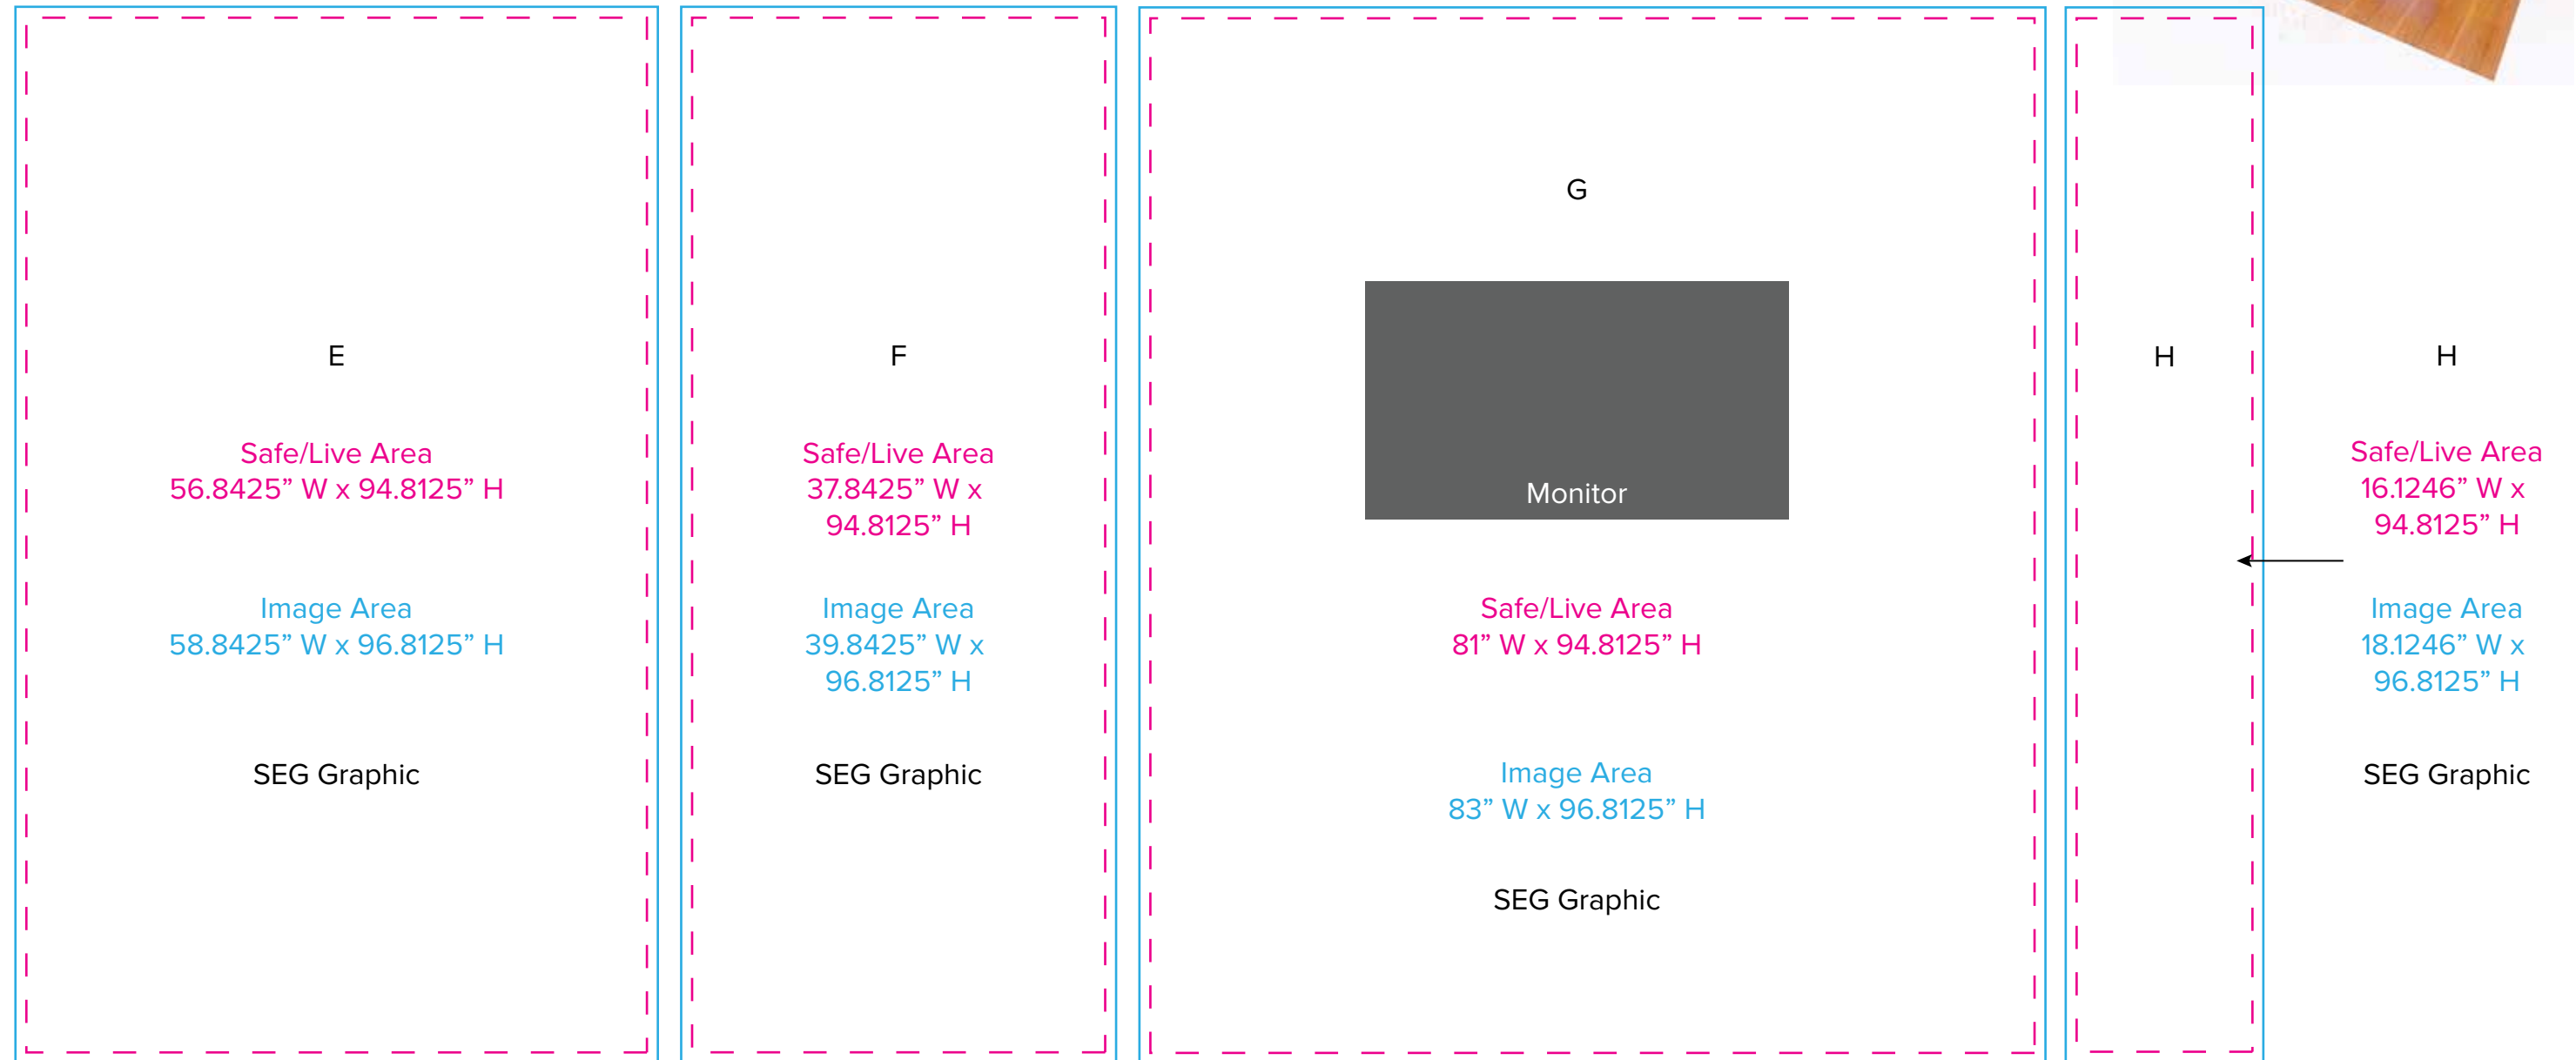

Graphic Template  
10 x 20 Inline Exhibit  
SEG Graphics,  
Sintra Door and Panel

NOTE: All Raster Art (jpg, tiff,psd, png, etc.) must be at least 100 dpi at print size.

Graphic Template  
10 x 20 Inline Exhibit  
SEG Graphics

NOTE: All Raster Art (jpg, tiff, psd, png, etc.) must be at least 100 dpi at print size.

Graphic Template  
 10 x 20 Inline Exhibit  
 GOD-1558 Reception Counter  
 SEG Version

NOTE:  
 1/2" of graphic perimeter  
 is hidden by extrusion

NOTE: All Raster Art (jpg, tiff,psd, png, etc.) must be at least 100 dpi at print size.

Graphic Template  
10 x 20 Inline Exhibit  
GOD-1558 Reception Counter  
Sintra Version

NOTE:  
1/2" of graphic perimeter  
is hidden by extrusion

NOTE: All Raster Art (jpg, tiff,psd, png, etc.) must be at least 100 dpi at print size.