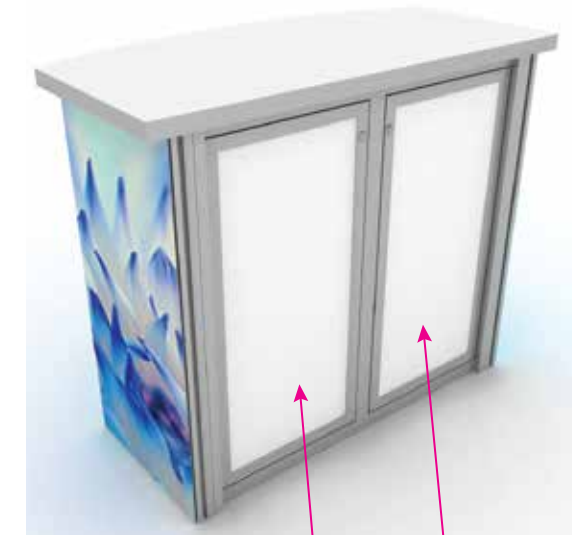

Graphic Template  
10 x 20 Inline Exhibit  
SEG Graphics,  
Sintra Door and Panel

NOTE: All Raster Art (jpg, tiff,psd, png, etc.) must be at least 100 dpi at print size.

Graphic Template  
10 x 20 Inline Exhibit  
SEG Graphics

NOTE: All Raster Art (jpg, tiff, psd, png, etc.) must be at least 100 dpi at print size.

Graphic Template  
 10 x 20 Inline Exhibit  
 GOD-1558 Reception Counter  
 SEG Version

NOTE:  
 1/2" of graphic perimeter  
 is hidden by extrusion

NOTE: All Raster Art (jpg, tiff,psd, png, etc.) must be at least 100 dpi at print size.

Graphic Template  
10 x 20 Inline Exhibit  
GOD-1558 Reception Counter  
Sintra Version

NOTE:  
1/2" of graphic perimeter  
is hidden by extrusion