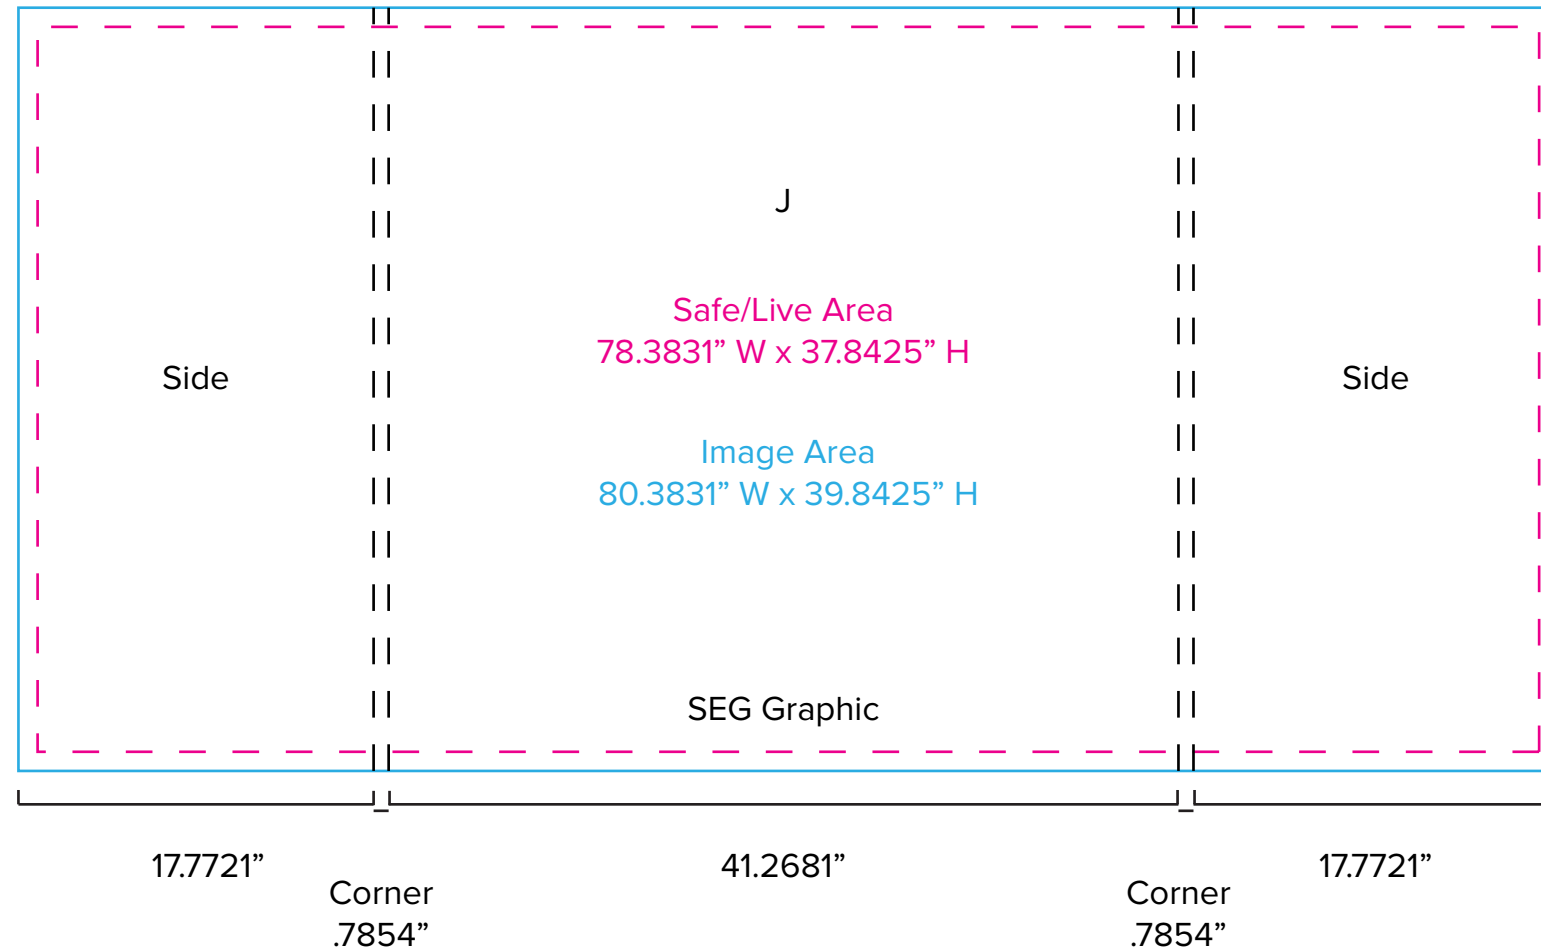

Graphic Template  
10 x 20 Inline Exhibit  
SEG Graphics,  
Sintra Door and Panel

NOTE: All Raster Art (jpg, tiff,psd, png, etc.) must be at least 100 dpi at print size.

Graphic Template  
10 x 20 Inline Exhibit  
SEG Graphics

NOTE: All Raster Art (jpg, tiff, psd, png, etc.) must be at least 100 dpi at print size.

Graphic Template  
 10 x 20 Inline Exhibit  
 GOD-1558 Reception Counter  
 SEG Version

NOTE:  
 1/2" of graphic perimeter  
 is hidden by extrusion

NOTE: All Raster Art (jpg, tiff,psd, png, etc.) must be at least 100 dpi at print size.

Graphic Template  
10 x 20 Inline Exhibit  
GOD-1558 Reception Counter  
Sintra Version

NOTE:  
1/2" of graphic perimeter  
is hidden by extrusion