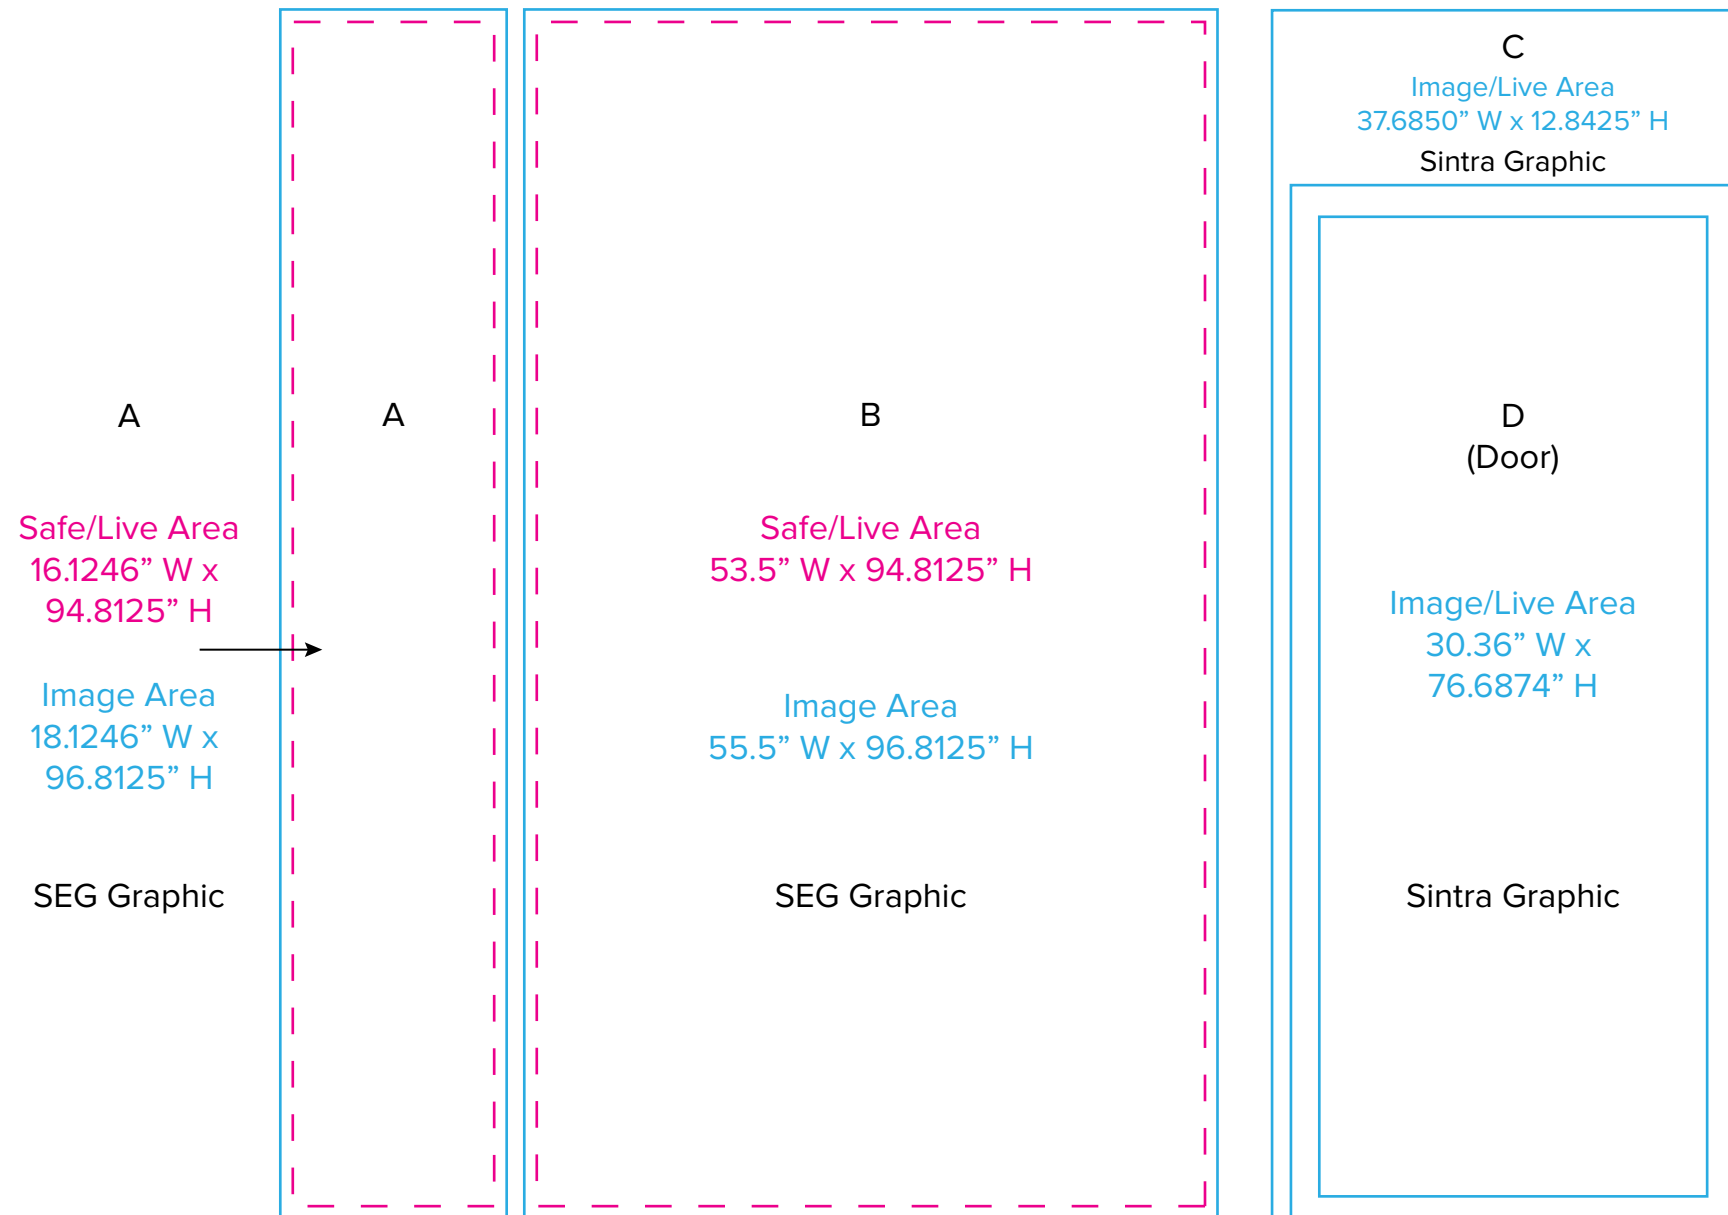

Graphic Template  
10 x 20 Inline Exhibit  
SEG Graphics,  
Sintra Door and Panel

NOTE: All Raster Art (jpg, tiff,psd, png, etc.) must be at least 100 dpi at print size.

Graphic Template  
10 x 20 Inline Exhibit  
SEG Graphics

NOTE: All Raster Art (jpg, tiff, psd, png, etc.) must be at least 100 dpi at print size.

Graphic Template  
 10 x 20 Inline Exhibit  
 GOD-1558 Reception Counter  
 SEG Version

NOTE:  
 1/2" of graphic perimeter  
 is hidden by extrusion

NOTE: All Raster Art (jpg, tiff,psd, png, etc.) must be at least 100 dpi at print size.

Graphic Template  
10 x 20 Inline Exhibit  
GOD-1558 Reception Counter  
Sintra Version

NOTE:  
1/2" of graphic perimeter  
is hidden by extrusion

NOTE: All Raster Art (jpg, tiff,psd, png, etc.) must be at least 100 dpi at print size.