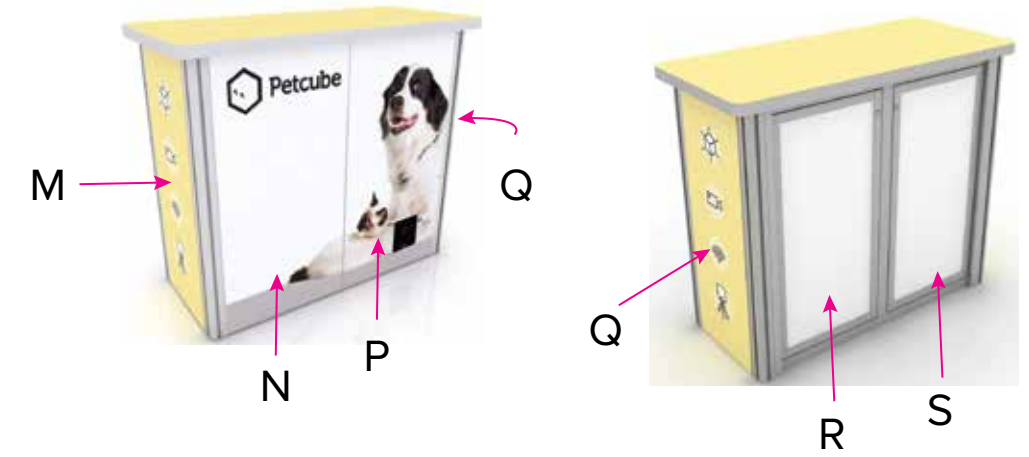

Graphic Template
10 x 20 Inline Exhibit
GOD-1558 Reception Counter
Sintra Version

NOTE:
1/2" of graphic perimeter
is hidden by extrusion

NOTE: All Raster Art (jpg, tiff,psd, png, etc.) must be at least 100 dpi at print size.