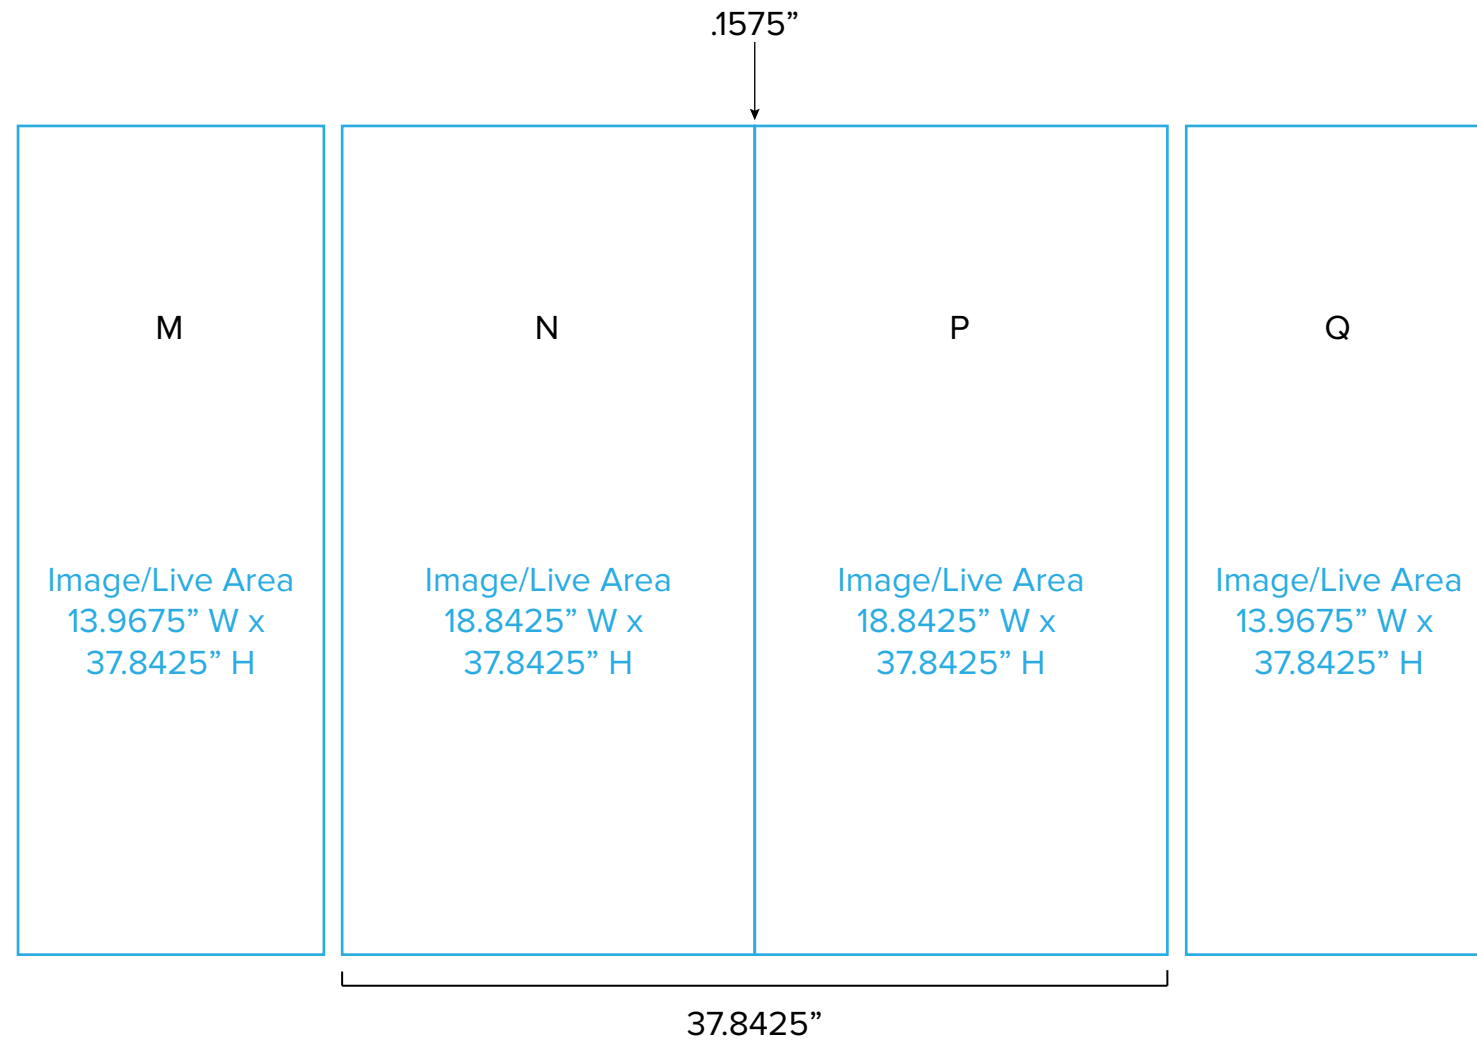

Graphic Template  
10 x 20 Inline Exhibit  
SEG Graphics,  
Sintra Door and Panel

NOTE: All Raster Art (jpg, tiff,psd, png, etc.) must be at least 100 dpi at print size.

Graphic Template  
10 x 20 Inline Exhibit  
SEG Graphics

NOTE: All Raster Art (jpg, tiff, psd, png, etc.) must be at least 100 dpi at print size.

Graphic Template  
 10 x 20 Inline Exhibit  
 GOD-1558 Reception Counter  
 SEG Version

NOTE:  
 1/2" of graphic perimeter  
 is hidden by extrusion

NOTE: All Raster Art (jpg, tiff,psd, png, etc.) must be at least 100 dpi at print size.

Graphic Template  
10 x 20 Inline Exhibit  
GOD-1558 Reception Counter  
Sintra Version

NOTE:  
1/2" of graphic perimeter  
is hidden by extrusion